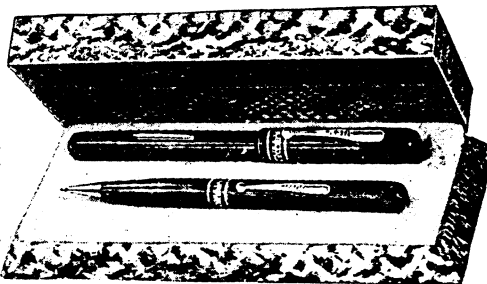

BOWLETTE with Pair of Jewel-Like Guppyi Fish

The Enchantment of the South Seas Brought to Your Home!

Pair of these live-bearing miniature tropical fish, globe, vegetation, tiny rock garden, standard and one year's food supply. Shipped prepaid.

3164 Purchase With $3 or Coupons

Marvelously fascinating globeful of live fish—a charming bit of tropical undersea life to gleam on your living-room table and provide endless interest and amusement. See illustration in colors on page 103.

In each Bowlette are two Guppyi, not much longer than your thumbnail. The male is a very handsome, rainbow-hued creature; the female the larger but more drab-looking fish. Through their almost transparent bodies the tiny, delicately traced backbone is plainly seen.

These remarkable fish do not lay eggs. The young are born alive right before your very eyes and immediately they swim, feed and

take care of themselves. Mrs. Guppyi bears six to a dozen young Guppyis about every six weeks.

Antics of Guppyis are ever fascinating. They dart about for hours on end, their brilliant colors flashing in the sunlight. It is a source of great interest, too, to watch successive broods of young growing up and assuming their colors and spots.

These fish require almost no care. The water need be changed only about once in two weeks. But a few grains of food about twice a week are required. The bowl, 6 in. high, including stand, is easily carried and placed anywhere. A cork seals it when shipped.

FULLY GUARANTEED FOUNTAIN PENS

3405M1

3405M2

All our Pens are fully guaranteed; we make all adjustments free. Pen points of 14-K. gold, iridium-tipped.

3405M1 5½ in. long. For Men With $4.50 Purchase or Coupons

3405M2 4½ in. long. For Women With $4 Purchase or Coupons